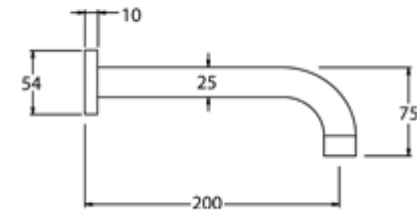

Tapware.

Posh Standard 200 Wall Bath Outlet

Finish

Solid brass construction, chrome finish.

Features

A simple design to suit most bathrooms. Featuring a streamlined aerator and contemporary disc backplate.

Tech Info

200mm

15mm BSP connection

Also available: 160mm and 250mm

Warranty

7 Year Product Warranty - Domestic Use

12 Months for Spare Parts and Labour