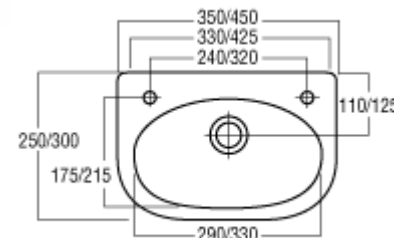

Basin.

Studio 450 Wall Basin w/ Easyfix Chrome P trap

Finish

White

Features

Ideal for ensuites and powder rooms,
Overflow.

Tech Info

450mm x 300mm,
1 Taphole.

Warranty

7 Year Product Warranty - Domestic Use
12 Months for Spare Parts and Labour