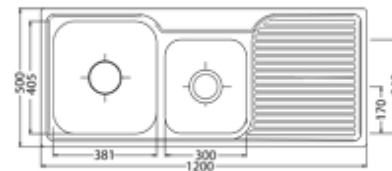

Tech Info

1200 x 500mm with left or right drainer
Sink depth: 195mm. 1 taphole.

Warranty

10 Year Product Warranty - Domestic Use
12 Months for Spare Parts and Labour

Solus MKII 1 ¾ Sink

Sink Mixer.

Posh Solus MKII Gooseneck