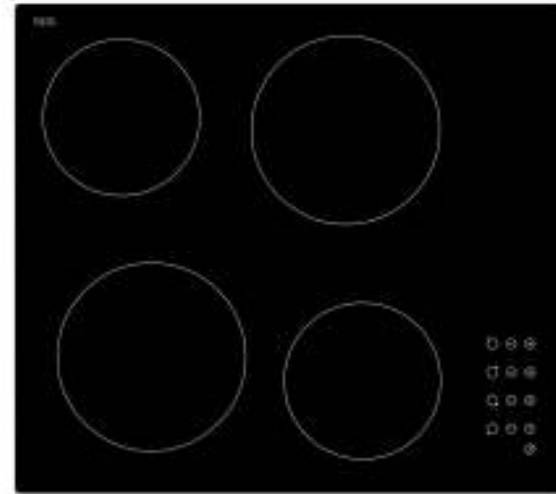

Appliances.

Damani Fan Forced Pack