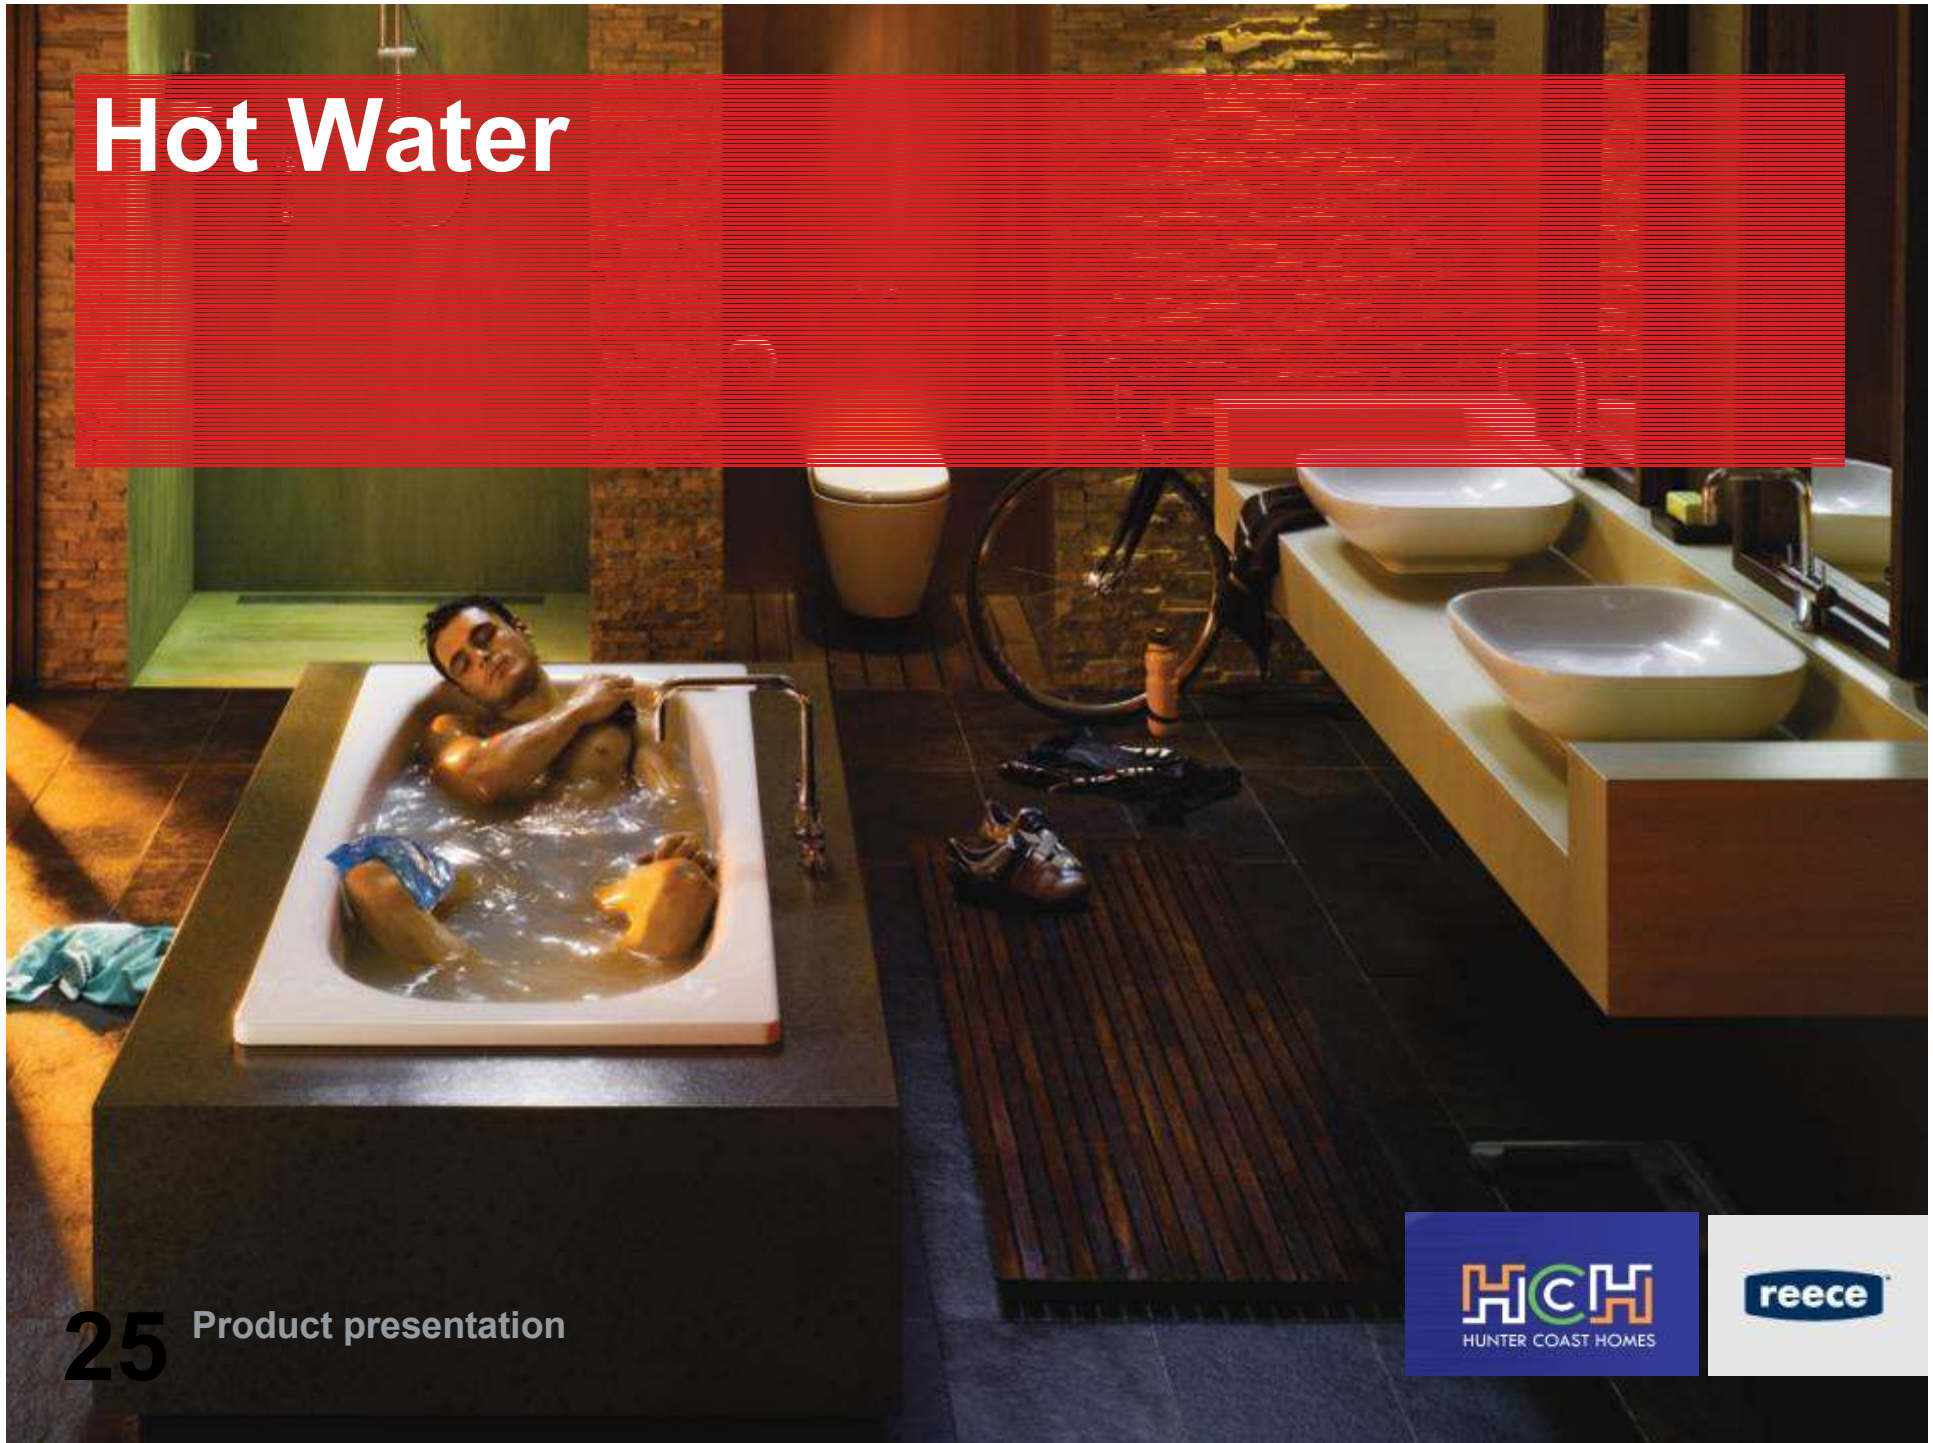

Hot Water

25 Product presentation

HCH
HUNTER COAST HOMES

reece